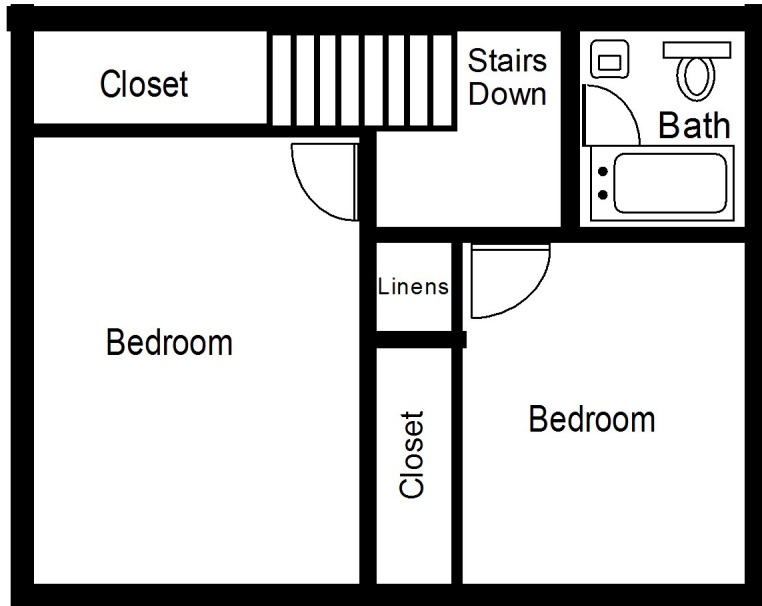

### Upper Level

## 2473 20th Street #2 and #3 4 Bedroom, 2 Bath Tri-level

### Main Level

### Lower Level